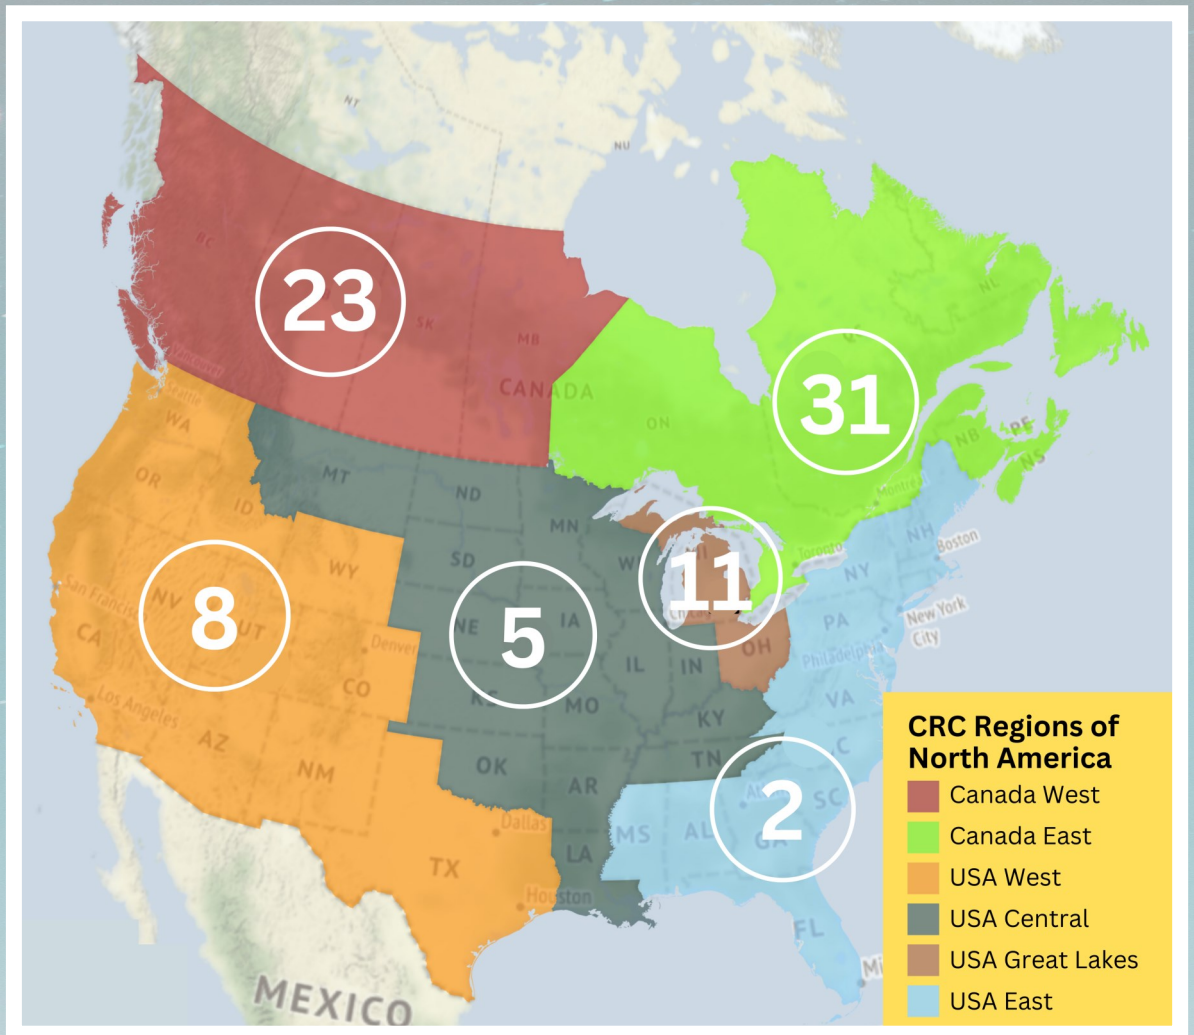

The CRC is safer than you think!

For members of the LGBTQ+ community and their allies, the Christian Reformed Church (CRC) may be safer than you think.

Many CRC churches are on a journey; creating safe space takes time. BUT creating brave space – where open, honest, and positive conversations can happen – is up to all of us. Those spaces are growing – across the continent.

This map, created and published by Hesed Project CRC, is a visual representation of CRC churches where members of the LGBTQ+ community and their allies could find welcome in a church community. Some are affirming, more are on a journey; all have members who will respect, support, and enfold LGBTQ+ persons and allies.

The map is being updated regularly. Visit Hesed Project CRC today to learn more.

BE BRAVE!

The *Hesed* Project

The Hesed Project CRC is a rich treasure trove of resources, affirmation, conversation starters, and ideas. Visit to learn, get connected, and start your own brave conversations. www.hesedprojectcrc.org